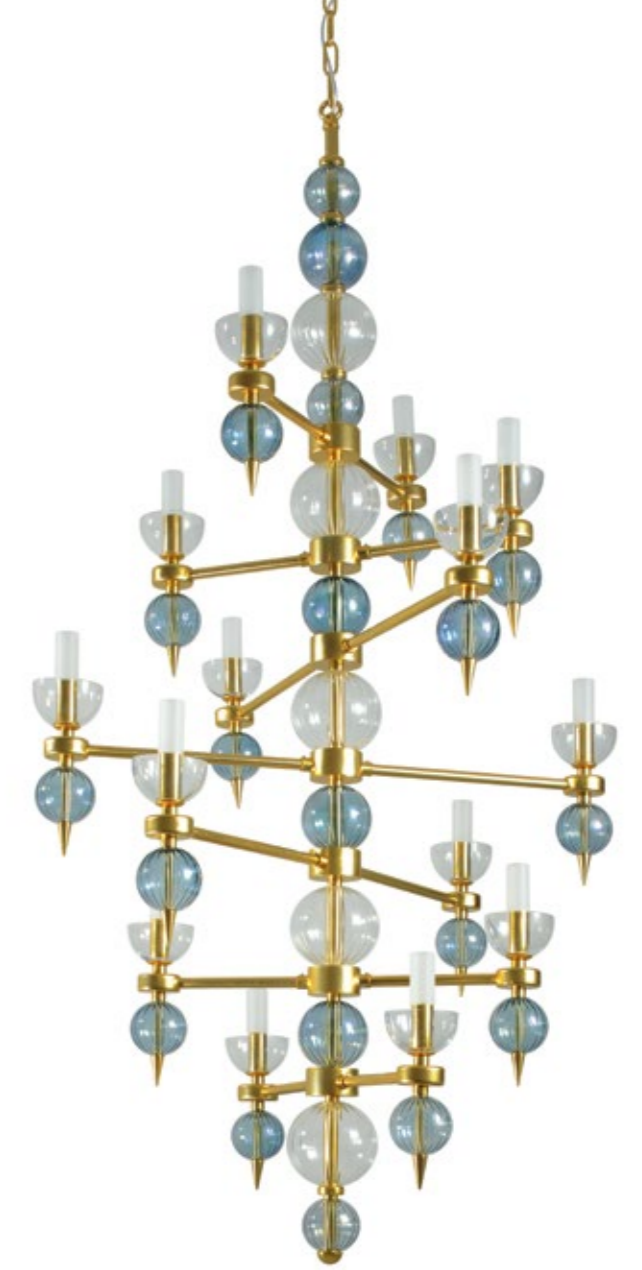

Article LPD017
Chandelier 7 lights Ø35 H75
Finishing: Gold

Article LPD012
Chandelier 14 lights Ø68 H165
Finishing: Satin gold