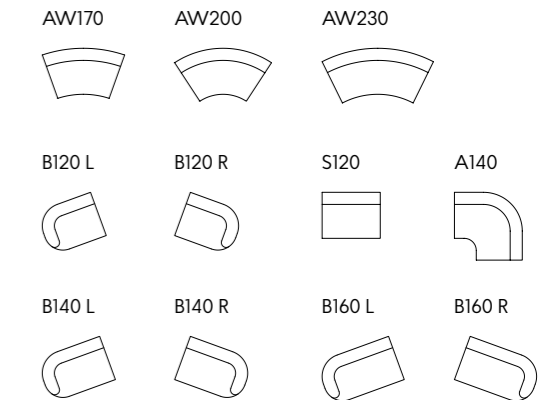

AW170	Cm (L x P x H) Modular. Modulo. 170 x 103,4 x 75	Inches (W x D x H) Modular. Modulo. 66,93 x 40,71 x 29,53
AW200	200 x 109,3 x 75	78,74 x 43,03 x 29,53
AW230	230 x 113 x 75	90,55 x 44,49 x 29,53
A140	140 x 140 x 75	55,12 x 55,12 x 29,53
B120 L / B120 R / S120	120 x 95 x 75	47,24 x 37,40 x 29,53
B140 L / B140 R	140 x 95 x 75	55,12 x 37,40 x 29,53
B160 L / B160 R	160 x 95 x 75	62,99 x 37,40 x 29,53
Decorative cushion Cuscino decorativo Cm (L x H) 40 x 40 60 x 60		Decorative cushion Cuscino decorativo Inches (W x H) 15,75 x 15,75 23,62 x 23,62