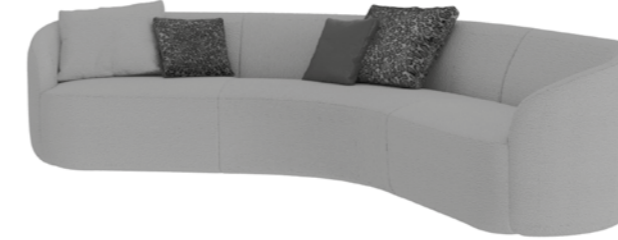

Cottonflower Modular

Cm (L x P x H)
Modular sofa
Divano componibile

Inches (W x D x H)
Modular sofa
Divano componibile

Modular sofa

Body in beech wood, seats upholstered in non-deformable polyurethane foam at different densities, entirely covered with fabric or leather of your choice according to our samples. Decorative cushions not included to be chosen separately based on the sizes and fabrics available.
** WE RECOMMEND CUSHIONS 60x60 and CUSHIONS 40x40.

Divano componibile

Scocca in legno di faggio, sedute imbottite in poliuretano espanso indeformabile a diverse densità, interamente rivestita con tessuto o pelle a scelta secondo il nostro campionario - Cuscini decorativi non compresi da scegliere a parte in base alle misure e tessuti disponibili.
** CONSIGLIAMO CUSCINI 60x60 e CUSCINI 40x40.

BA225 L / BA225 R	Cm (L x P x H) Modular. Modulo. 225 x 165 x 70	Inches (W x D x H) Modular. Modulo. 88,58 x 64,96 x 27,56
SA222	222 x 165 x 70	87,40 x 64,96 x 27,56
A140	140 x 140 x 70	55,12 x 55,12 x 27,56
S120	120 x 95 x 70	47,24 x 37,40 x 27,56
B120 L / B120 R	120 x 95 x 70	47,24 x 37,40 x 27,56
B140 L / B140 R	140 x 95 x 70	55,12 x 37,40 x 27,56
Decorative cushion Cuscino decorativo Cm (L x H) 40 x 40 60 x 60		Decorative cushion Cuscino decorativo Inches (W x H) 15,75 x 15,75 23,62 x 23,62