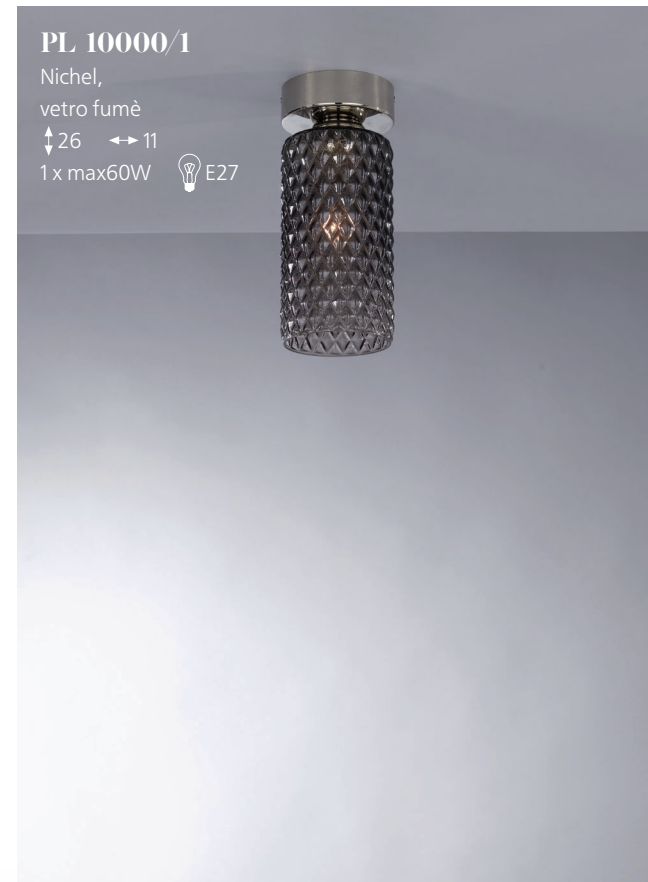

*Collection of lamps with nickel finish.
Diffuser in blown glass.
100% Made in Italy*

Vetro fumè,
ametista e murrina
*Smoky, amethyst
and murrina glass*

NICHEL
VETRO FUMÉ

10000

10000

10000

10000

B 10000/3
Nichel,
vetro fumè
↑ Totale 160 ↔ 60
3 x max60W E27