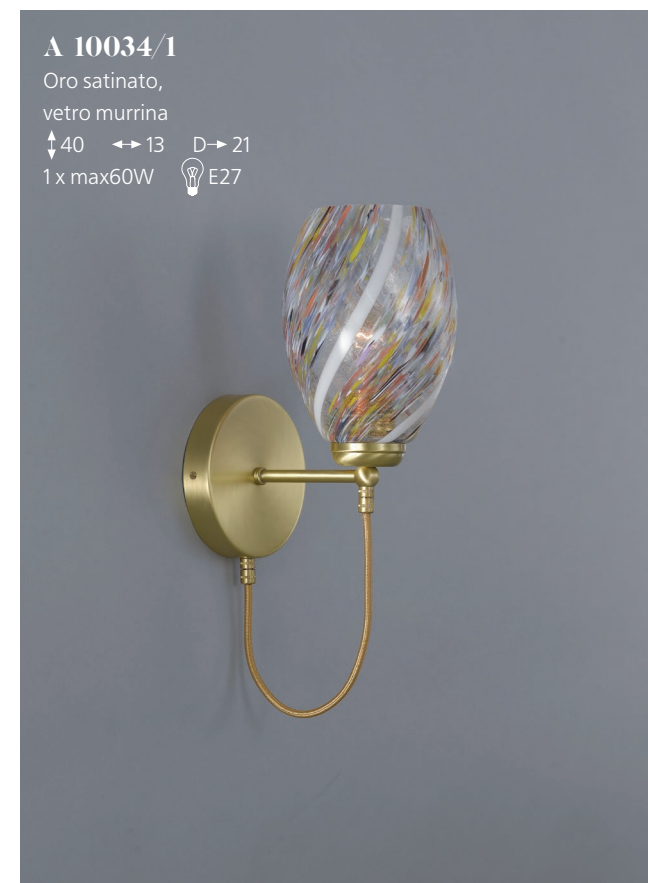

10034

10034