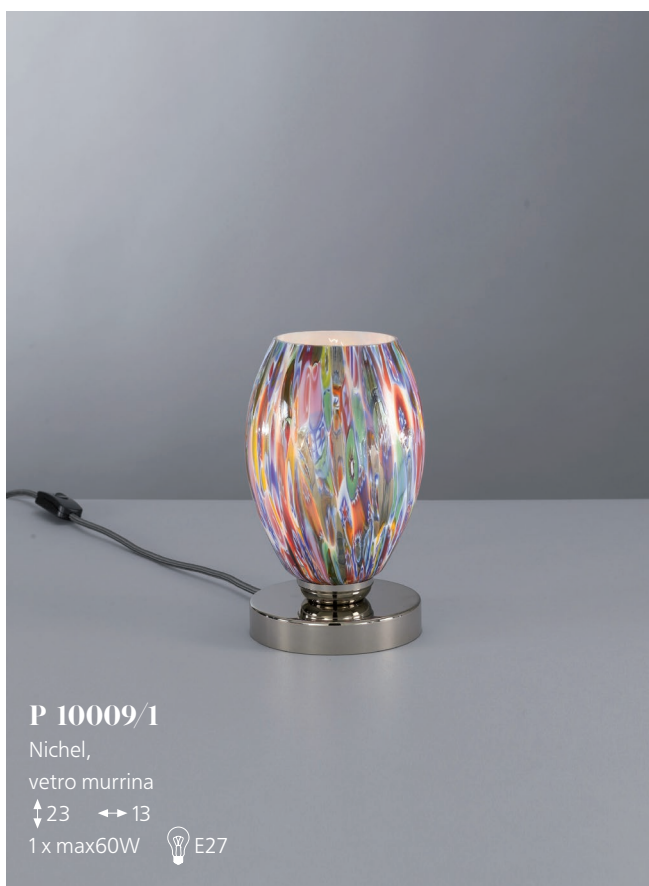

This catalogue has been created to meet the needs of the worldwide market.

The many metal, shade and crystal combinations have been designed for a product which satisfies customers.

NICHEL

Collezione di lampade in finitura Nichel.
Diffusore in vetro soffiato.
Completamente prodotto in Italia.

10009

ORO SATINATO

Collezione di lampade in finitura oro satinato. Diffusore in vetro soffiato. Completamente prodotto in Italia.

Collection of lamps with gold satin finish. Diffuser in blown glass. 100% Made in Italy